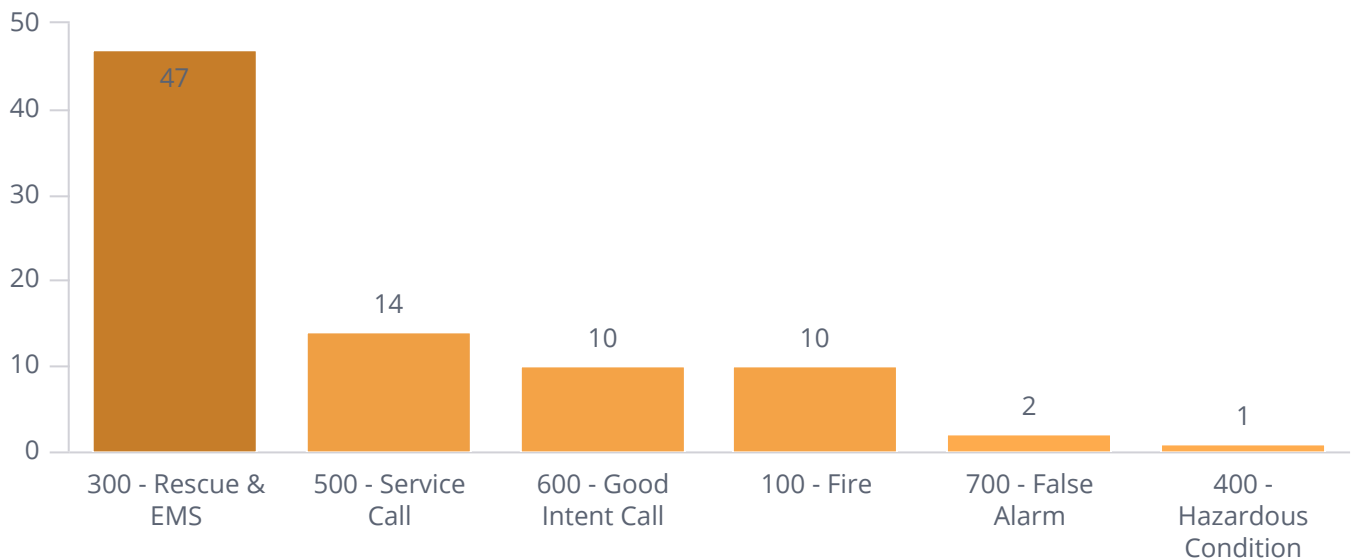

Count of Incidents by Incident Type Group and Year