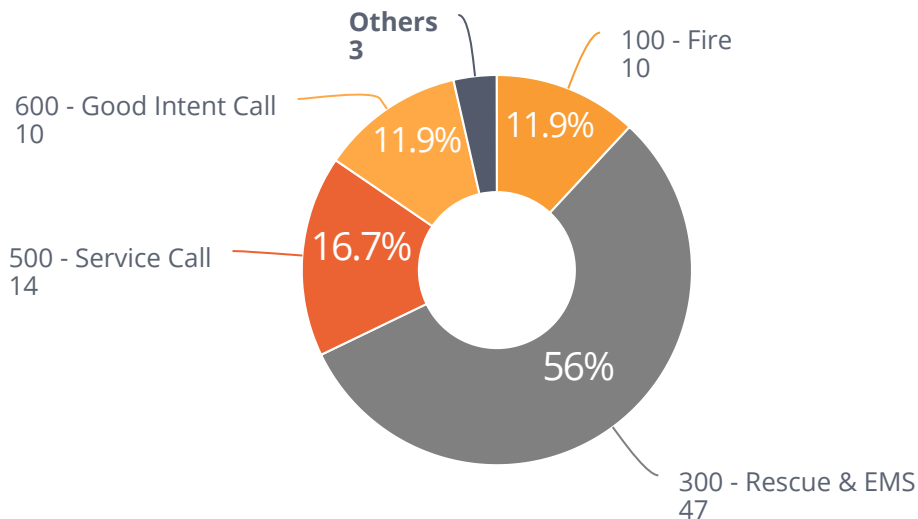

## MAY INCIDENTS 2024

Count of Total Incidents

Count of Incidents  
**84**

Fire Calls

Count of Fire Calls  
**10**  
Percent of Fire Calls **11.9%**

EMS Calls

Count of EMS Calls  
**47**  
Percent of EMS Calls **56.0%**

Other Calls

Count of Other Calls  
**27**  
Percent of Other Calls **32.1%**

Percentage of Incident Type Group

Count of Incidents by Incident Type Group and Year