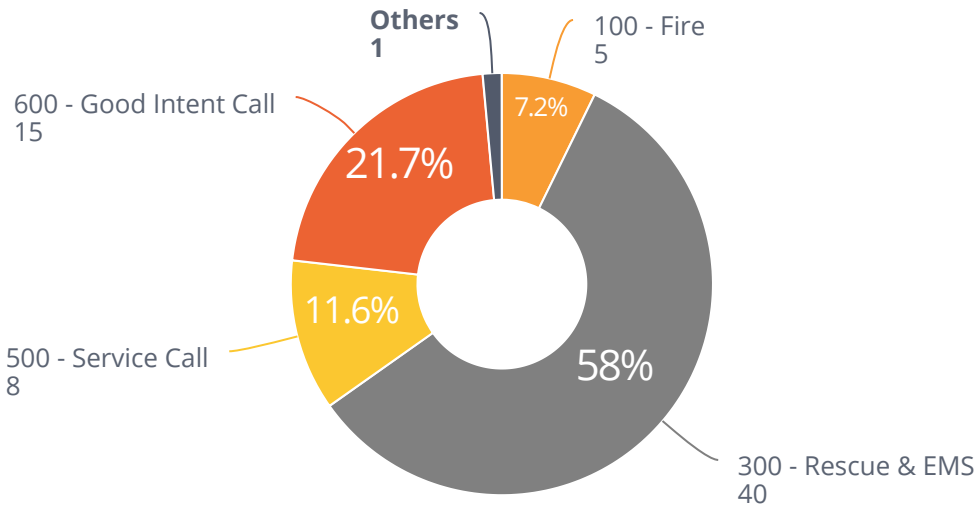

MOKELUMNE FIRE

NOVEMBER INCIDENTS 2024

Count of Total Incidents

Count of Incidents
69

Fire Calls

Count of Fire Calls
5
Percent of Fire Calls **7.2%**

EMS Calls

Count of EMS Calls
40
Percent of EMS Calls **58.0%**

Other Calls

Count of Other Calls
24
Percent of Other Calls **34.8%**

Percentage of Incident Type Group