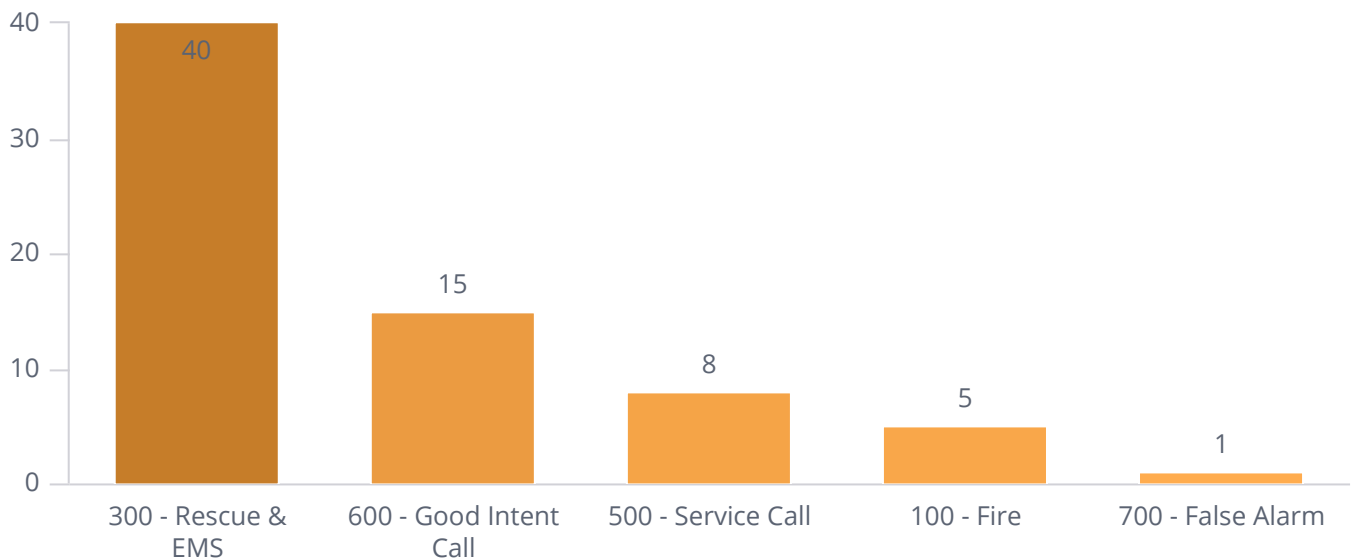

Count of Incidents by Incident Type Group and Year