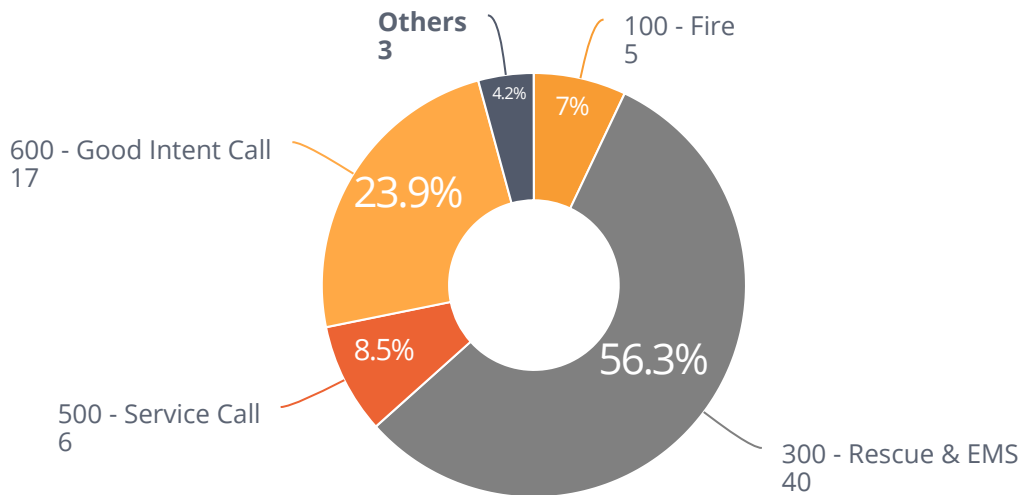

MOKELUMNE FIRE

DECEMBER INCIDENTS 2024

Count of Total Incidents

Count of Incidents
71

Fire Calls

Count of Fire Calls
5
Percent of Fire Calls **7.0%**

EMS Calls

Count of EMS Calls
40
Percent of EMS Calls **56.3%**

Other Calls

Count of Other Calls
26
Percent of Other Calls **36.6%**

Percentage of Incident Type Group