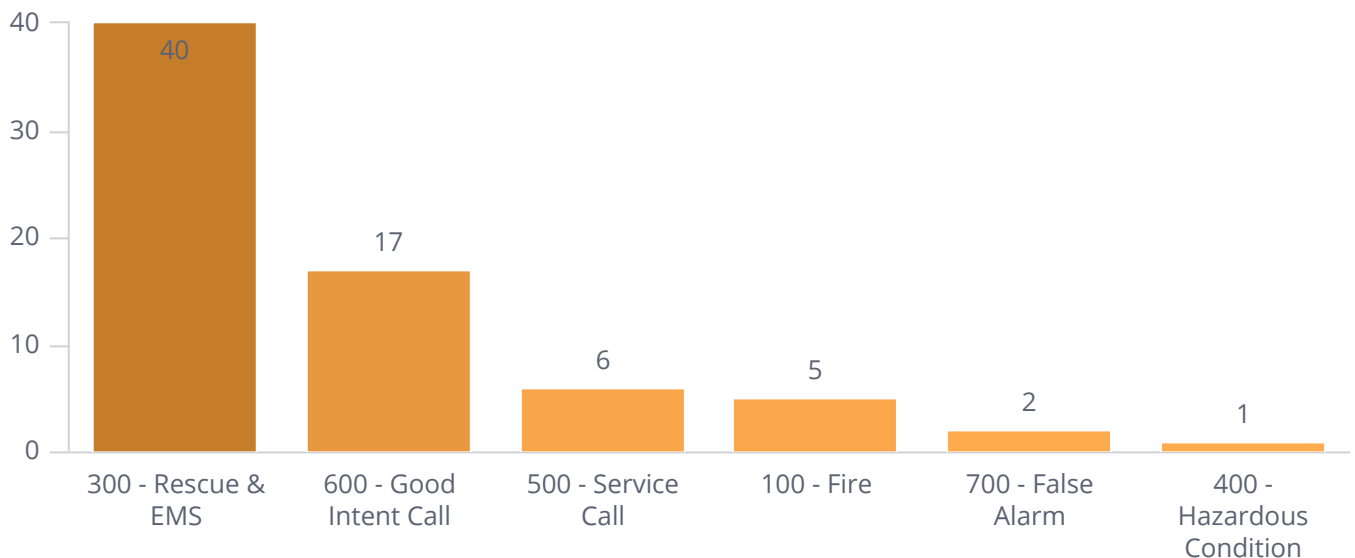

Count of Incidents by Incident Type Group and Year